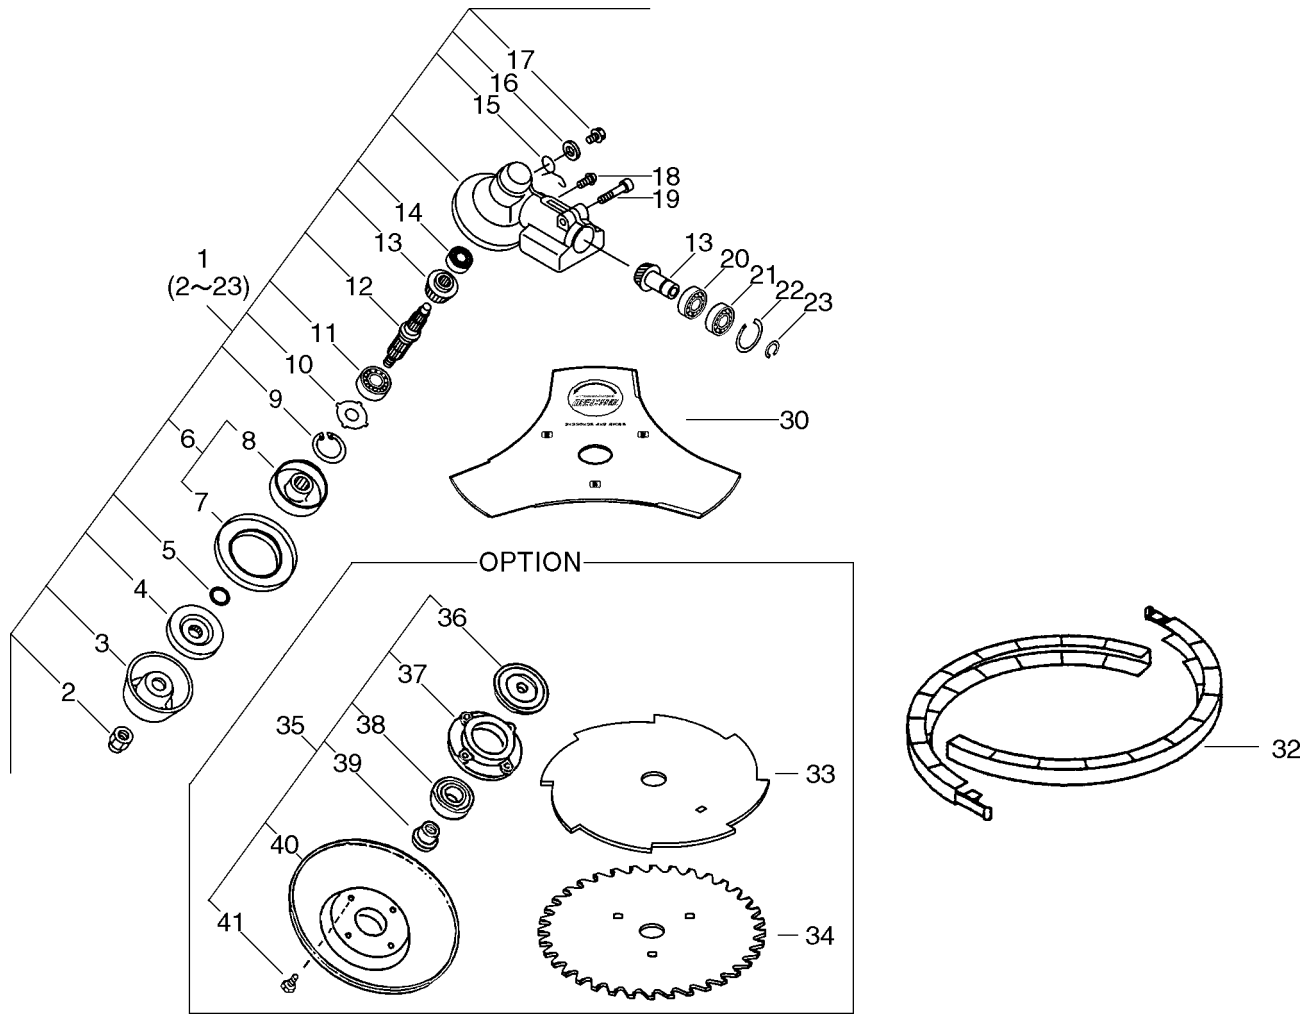

KEY	LV	PART NUMBER	Q'TY	DESCRIPTION	REMARKS
32		P021-007470	1	SCABBARD, BLADE	
OPTION					
33		696001-55631	1	BLADE, 8-CUTTER 10IN	
34		695001-55631	1	SAW, CIRCULAR 10*80T	
35		699200-56830	1	CAP ASSY, FREE	
36	+	610313-56830	1	PLATE, ADAPTER (U)	
37	+	699226-05430	1	HOLDER, BEARING	
38	+	900814-06202	1	BEARING, BALL 6202	
39	+	699227-04630	1	NUT	
40	+	699228-08930	1	PLATE, COVER	
41	+	900141-05012	4	BOLT 5*12