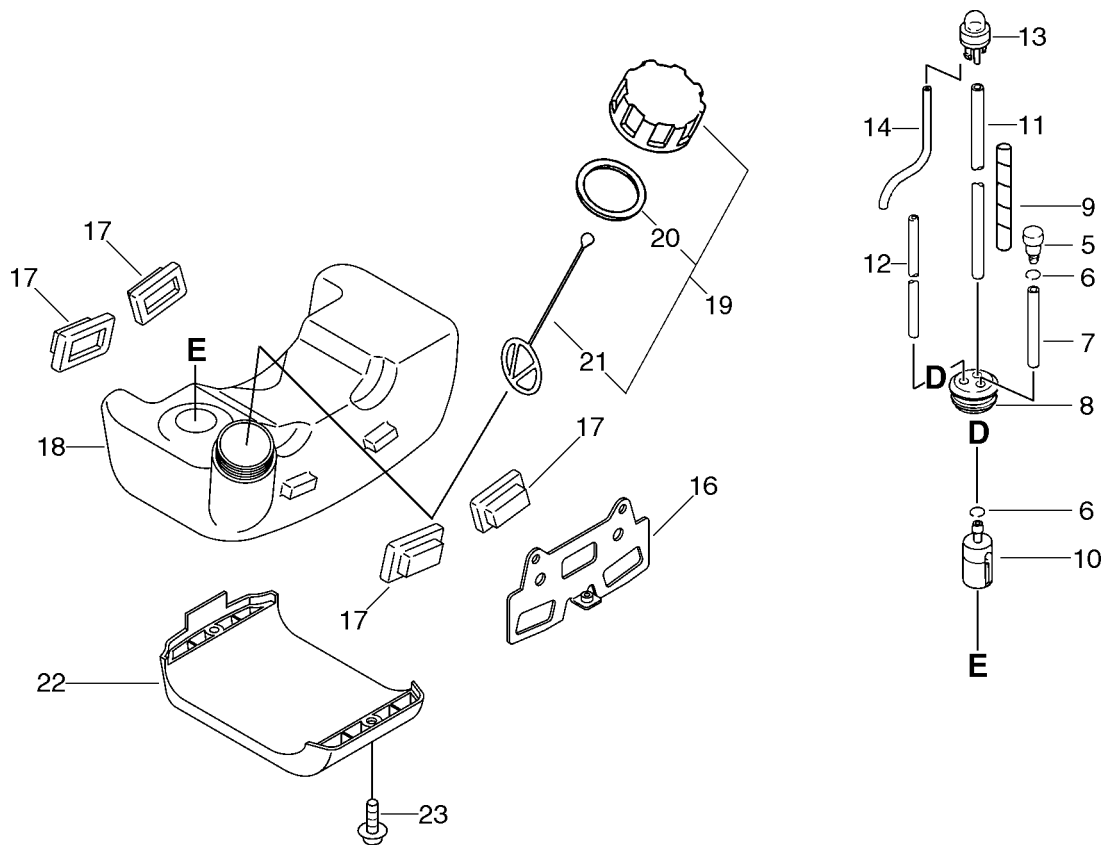

KEY	LV	PART NUMBER	Q'TY	DESCRIPTION	REMARKS
5		131300-56430	1	VALVE, CHECK	
6		132013-26630	2	CLIP	
7		V471-001180	1	PIPE	
8		132115-55930	1	GROMMET, FUEL	
9		V475-002240	1	TUBE	
10		131205-14930	1	STRAINER, FUEL	
11		132010-22130	1	PIPE, FUEL	
12		132010-53630	1	PIPE	
13		123181-39130	1	PUMP, PRIMER	
14		V471-000640	1	PIPE	
16		A393-000060	1	BRACKET, FUEL TANK	
17		131920-55430	4	CUSHION, FUEL TANK	
18		A350-000200	1	TANK, FUEL	
19		P021-012210	1	CAP, FUEL ASY	
20	+	131016-55830	1	GASKET, FUEL CAP	
21	+	A365-000060	1	CONNECTOR, CAP	
22		A175-000011	1	STAND	
23		91121-05016	2	BOLT, FLANGE