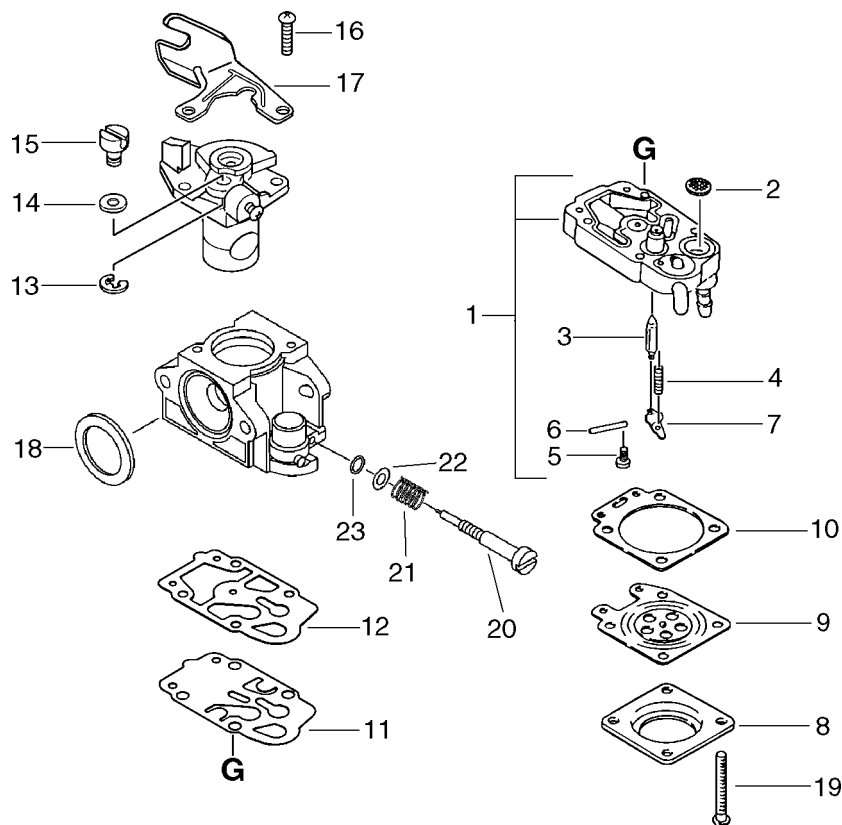

KEY	LV	PART NUMBER	Q'TY	DESCRIPTION	REMARKS
		A021-001490	1	CARBURETOR,DIAPHRAGM	
1	+	P003-000720	1	BODY ASSEMBLY, PUMP	
2	++	123126-10631	1	SCREEN, INLET	
3	++	123137-19830	1	VALVE, INLET NEEDLE	
4	++	123122-05560	1	SPRING, METER. LEVER	
5	++	123139-05560	1	SCREW, M. LEVER PIN	
6	++	123138-03930	1	PIN, METERING LEVER	
7	++	123123-03930	1	LEVER, METERING	
8	+	123142-03930	1	COVER, M. DIAPHRAGM	
9	+	P003-001850	1	DIAPHRAGM, METERING	
10	+	123140-27230	1	GASKET,M. DIAPHRAGM	
11	+	123112-40630	1	DIAPHRAGM, PUMP	
12	+	P003-000100	1	GASKET, PUMP	
13	+	123173-07930	1	CLIP	
14	+	123149-54230	1	WASHER	
15	+	123172-45130	1	SWIVEL	
16	+	123114-40630	2	SCREW	
17	+	P003-000180	1	BRACKET CABLE	
18	+	123143-12110	1	RING, PACKING	
19	+	123144-44330	4	SCREW	
20	+	123120-56430	1	NEEDLE, HIGH SPEED	
21	+	123121-22130	1	SPRING, NEEDLE	
22	+	123174-54230	1	WASHER, CHECK VALVE	
23	+	123183-54230	1	O-RING